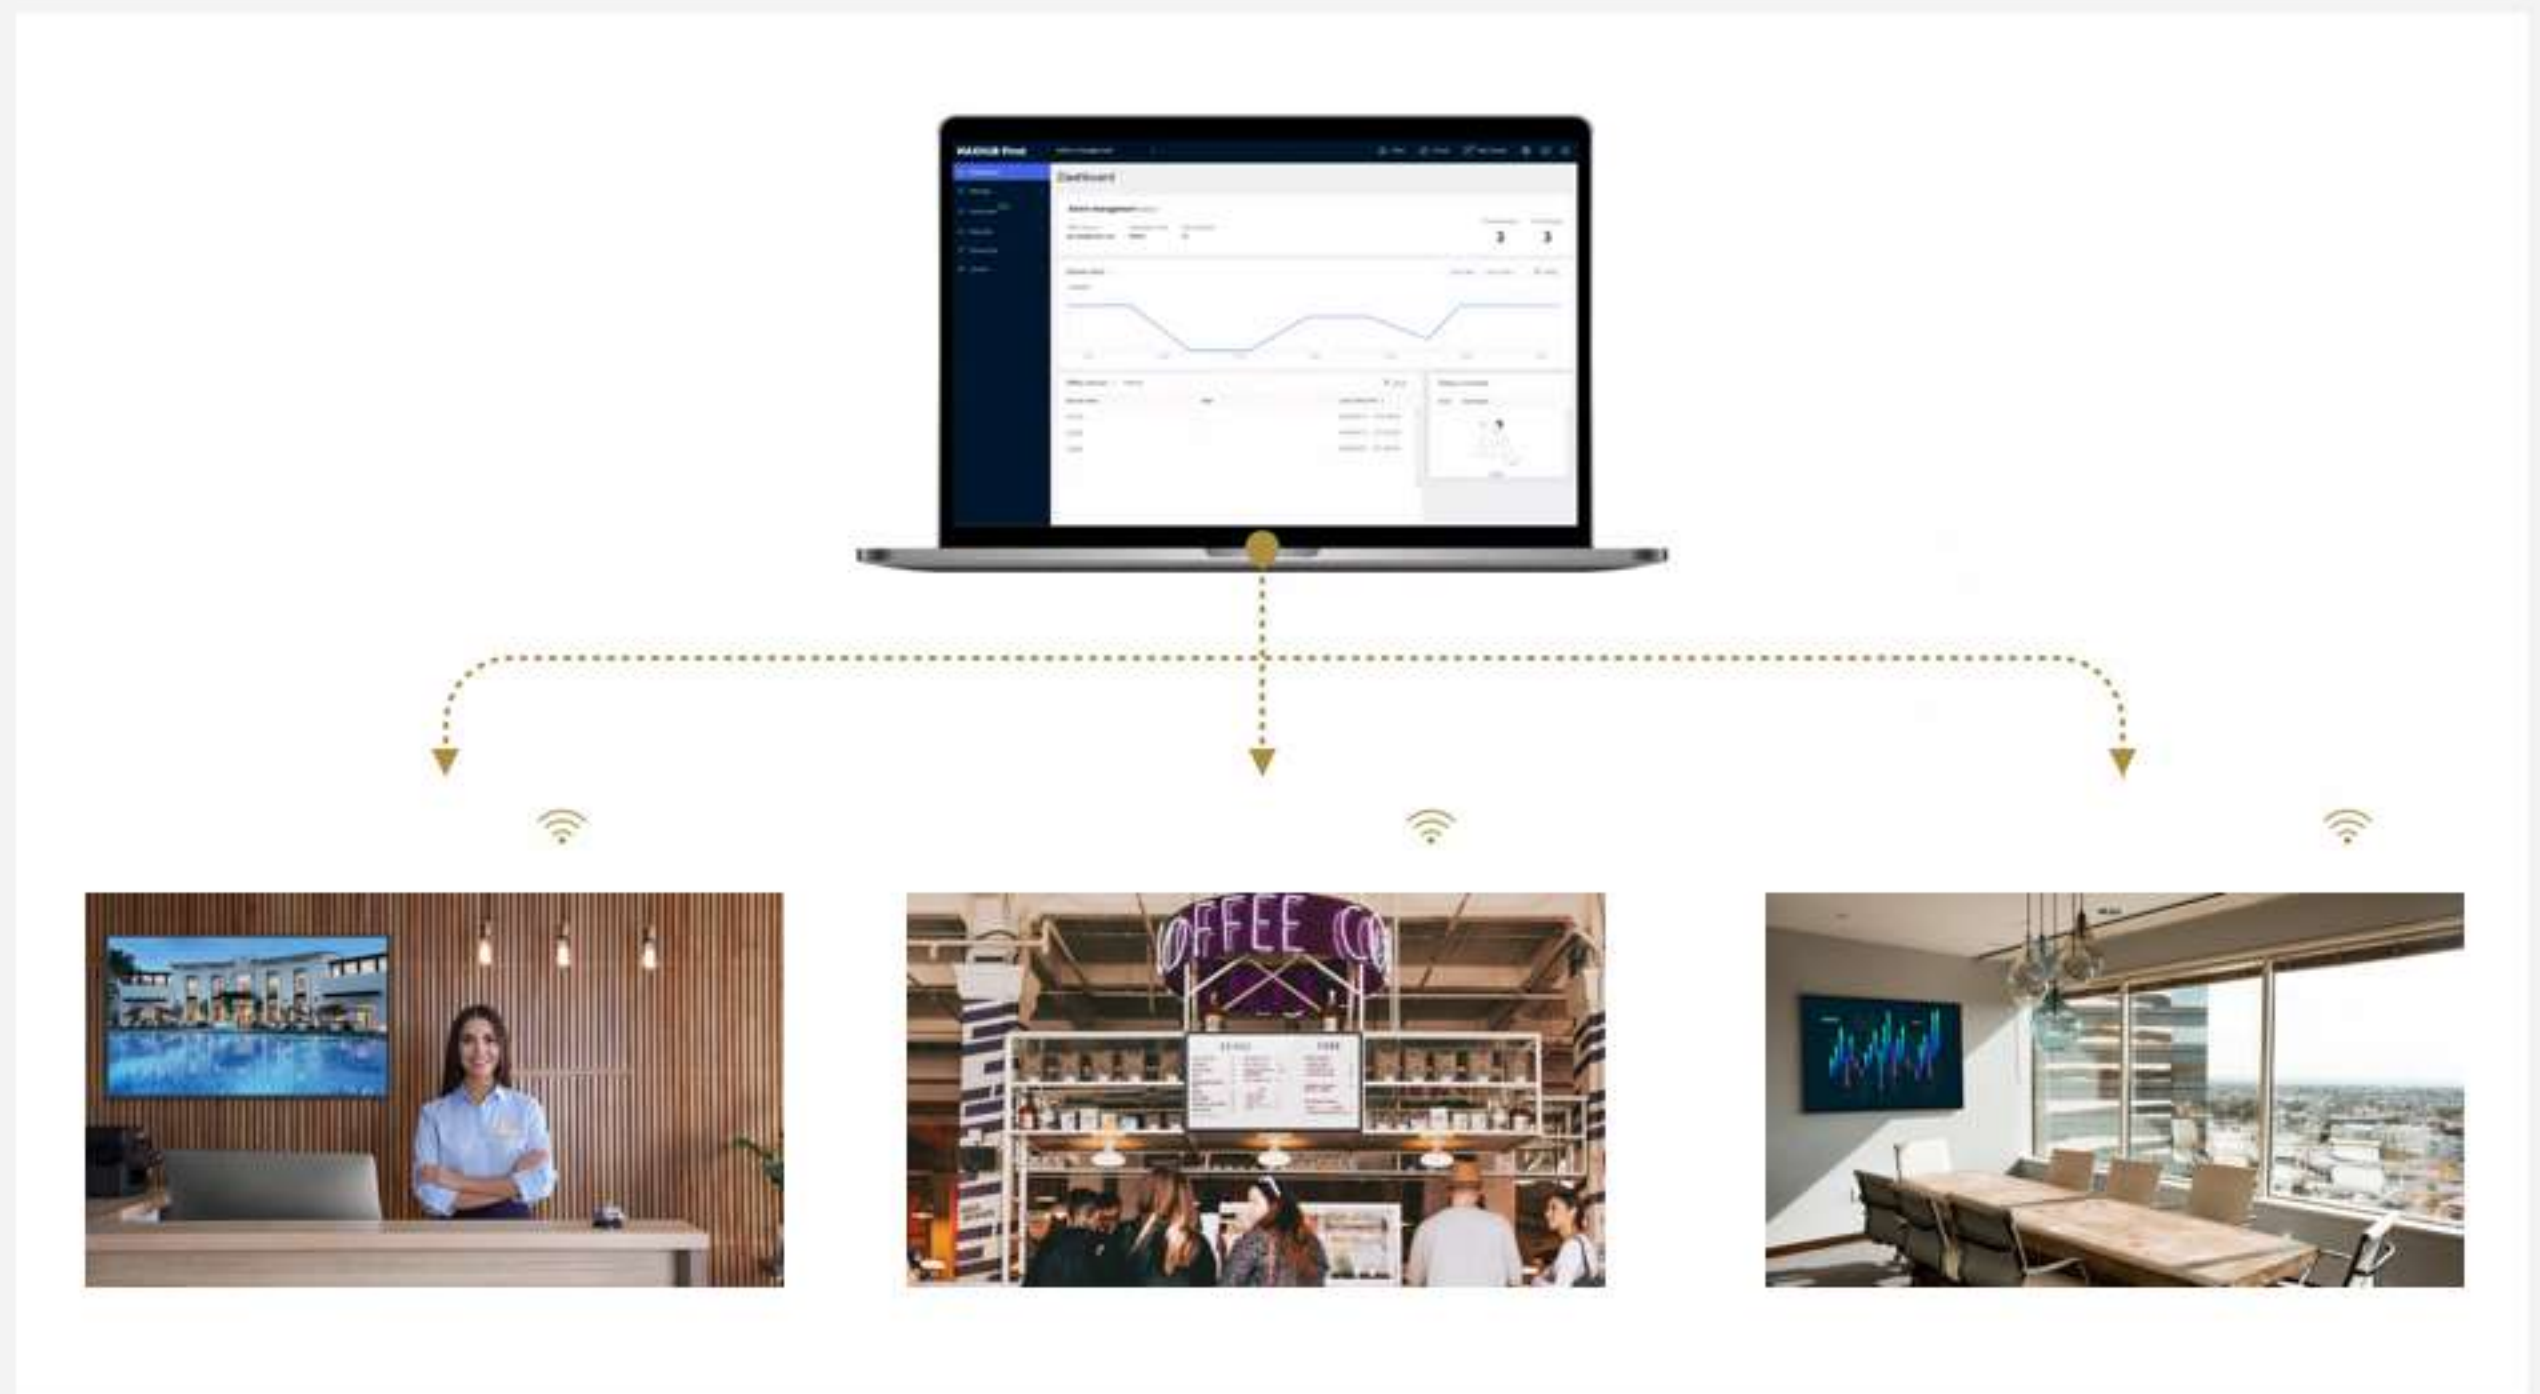

Stable and multifunctional design for business

Effortlessly manage and distribute content

Crystal-Clear Detail, Anywhere

The combination of 4K UHD resolution and high brightness ensures true-to-life detail.

The full-function USB Type-C supports ScreenShare, making content sharing easy. NetworkShare allows for effortless network sharing, and the 65W power output enables connected PC charging that is faster than a typical charger.

Choose from screen sizes of 43", 55", 65", 75", 86", and 98" to meet your application needs.

Effortlessly Manage and Distribute Content

MAXHUB Pivot is a device management tool that enables IT administrators to efficiently manage devices and remotely distribute content.