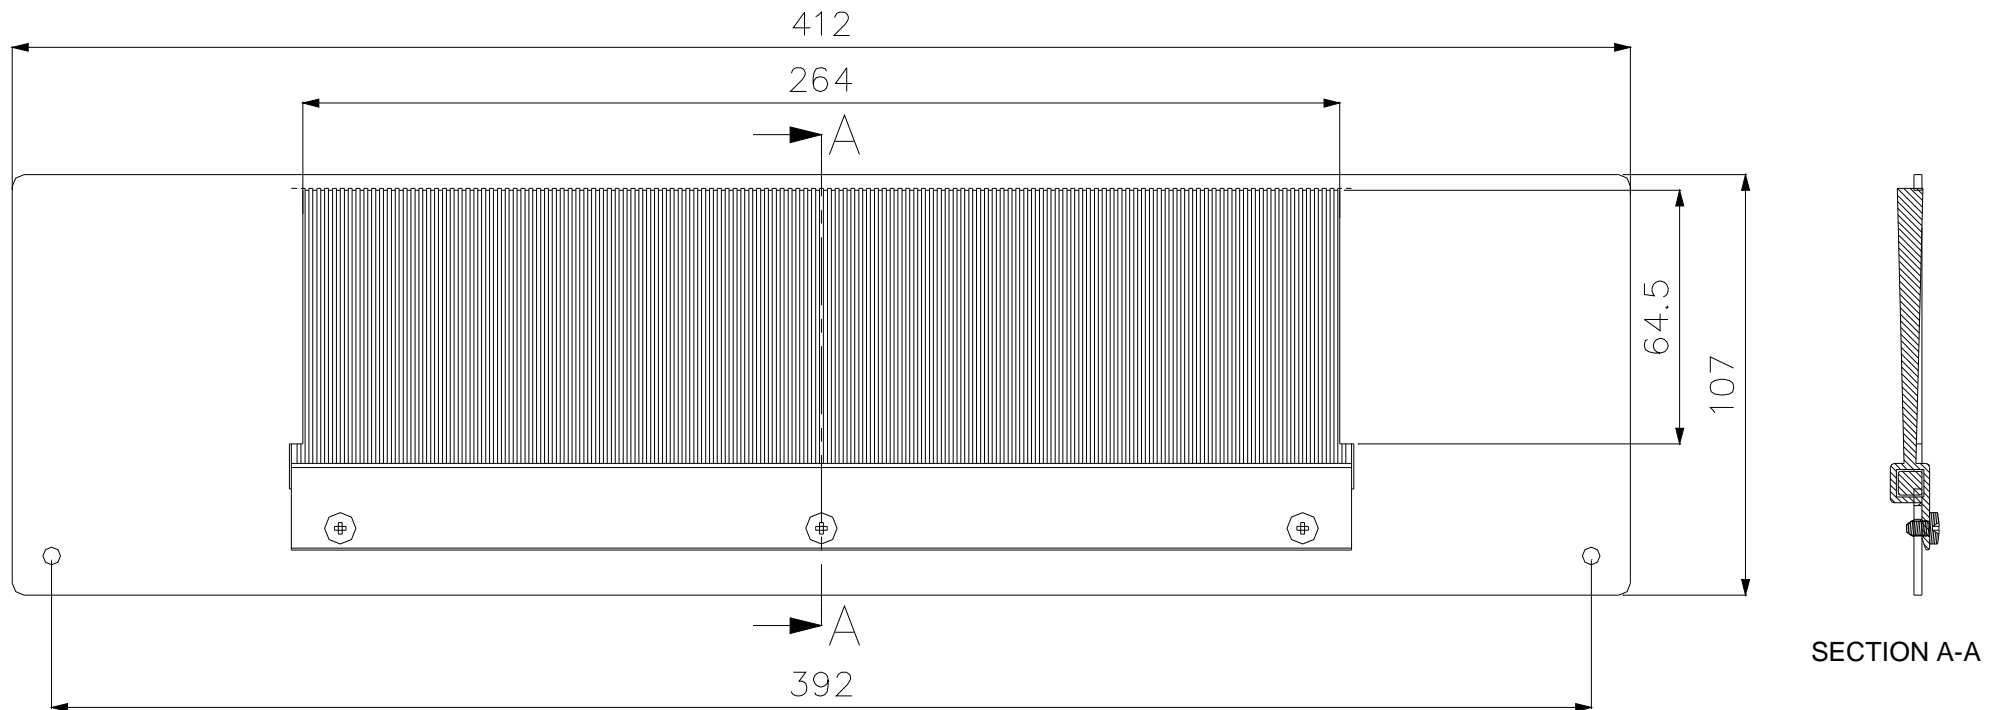

## **BRUSH PLATE FOR ROOF (SIDES) FOR CABINETS 800MM WIDE**

### **GENERAL FEATURES**

- Screws M4 x 6
- Color: RAL7035 / RAL9005
- Plate's material: steel sheet 20/10
- Brush: black PVC and plastic

**BRUSH PLATE FOR ROOF (SIDES) FOR CABINETS 800MM WIDE**

**DATA SHEET**